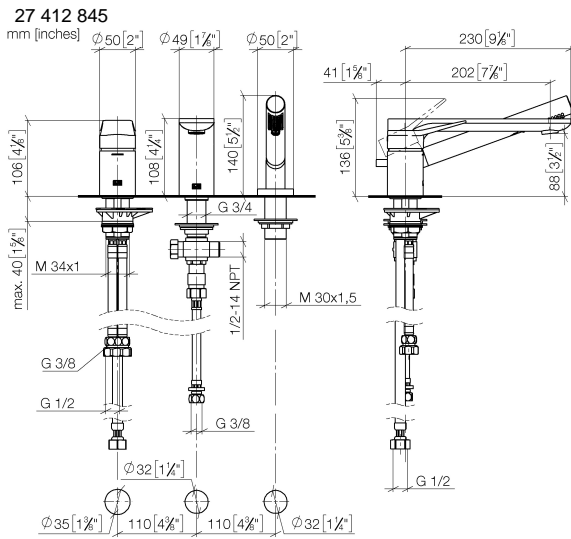

**LISSÉ Three-hole single-lever bath mixer for bath rim or tile edge installation -
Brushed Platinum**

LISSÉ

27 412 845

- spout: circular, air-enriched flow
- max. flow 16.9 l/min at 3 bar flow pressure
- Hand shower: COMPACT RAIN, max. flow rate 6.8 l/min (at 3 bar)
- complete hand shower set with anti-scale system
- 200mm projection
- automatic bath/shower diverter
- height of mixer 141 mm
- height up to aerator 88 mm
- hole diameter spout 32 mm
- hole diameter single-lever mixer 35 mm
- hole diameter for complete hand shower set 32 mm
- rosette for complete hand shower set Ø 50mm
- metal shower hose 1750mm with integrated anti-twist protection

Recommended miscellaneous

Perfecto installation kit - 12 614 970 90

Recommended miscellaneous

**Decorative caps for Perfecto -
Brushed Platinum** 12 801 970-06
• 1 pair

Flow rate chart

Certificates

IAPMO_4976 (5). Belgaqua_19_80_27. LGA_29731.

Belgaqua_24-008-27_4.

27 412 845

Spare parts list

No.	Item Number	Name	Quantity used	Delivery time
1	29 300 845-06	connection	1	60
2	13 512 845-06	spout	1	60
3	27 702 979-06	Hand shower set for bath rim or tile edge installation - Brushed Platinum	1	10
4	90 24 03 168 00 90	nipple	1	2
5	12 502 970 90	High pressure hose 1/2" x 1/2" x 400 mm -	1	2